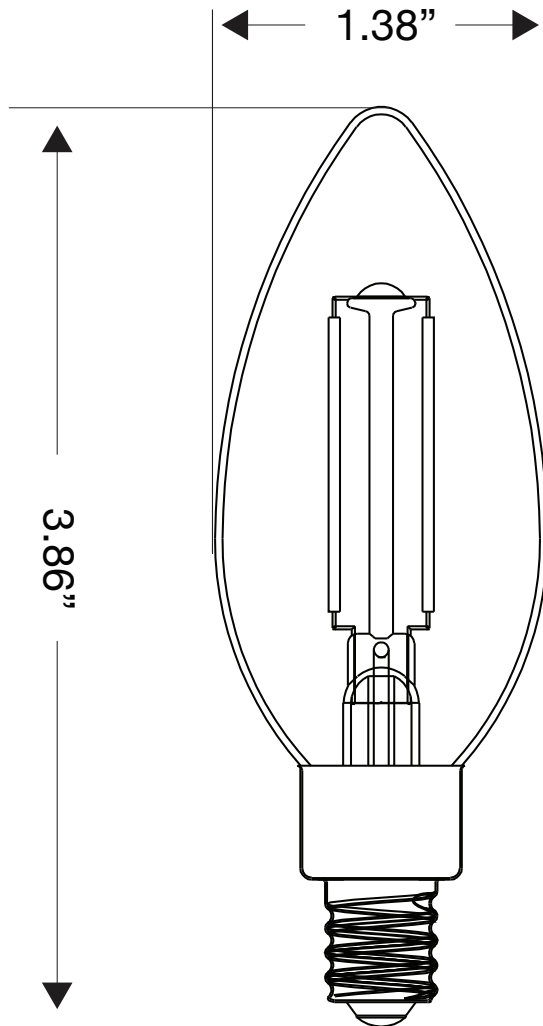

SIMPLY CONSERVE

LED 4 WATT FILAMENT CANDLE

Our dimmable LED filament Lamp is suitable for dry and damp locations. The lamp is equivalent to a 40-watt incandescent and it is also suitable for use in totally enclosed, recessed luminaires.

THE FEATURES

- 15,000 hour average life
- Dimmable
- Decorative LED Lamp
- 5 year warranty***

THE PRODUCT SPECIFICATIONS

- **Input Line Voltage:**
120VAC
- **Input Line Frequency:**
60HZ
- **Lamp Life (rated):**
15,000 Hours
- **Color Temperature:**
2700K
- **Color Rendering Index:**
90
- **U.L. / C.U.L. Listed:**
Yes
- **FCC Certified:**
Yes
- **Energy Star® Compliant:**
Yes
- **RoHs Compliant:**
Yes
- **JA8 Compliant:**
Yes
- **CEC Compliant:**
Yes

MODEL #	WATTS	INCANDESCENT EQUIVALENT	INITIAL LUMENS	M.O.L.	DIAMETER	BASE	CASE QTY.
L04CDL2700KFIL	4w	40w	300	3.86"	1.38"	E12	50

THE POTENTIAL LIFETIME SAVINGS*

	4 WATT
DOLLAR SAVINGS	\$59
UTILITY SAVINGS	540 kWh

THE DIMENSIONS**

*Factors in calculating savings potential:

0.11¢ per kWh (<http://www.business.ftc.gov/documents/bus26-lighting-facts-questions-and-answers-manufacturers>)

**Dimensions are subject to change